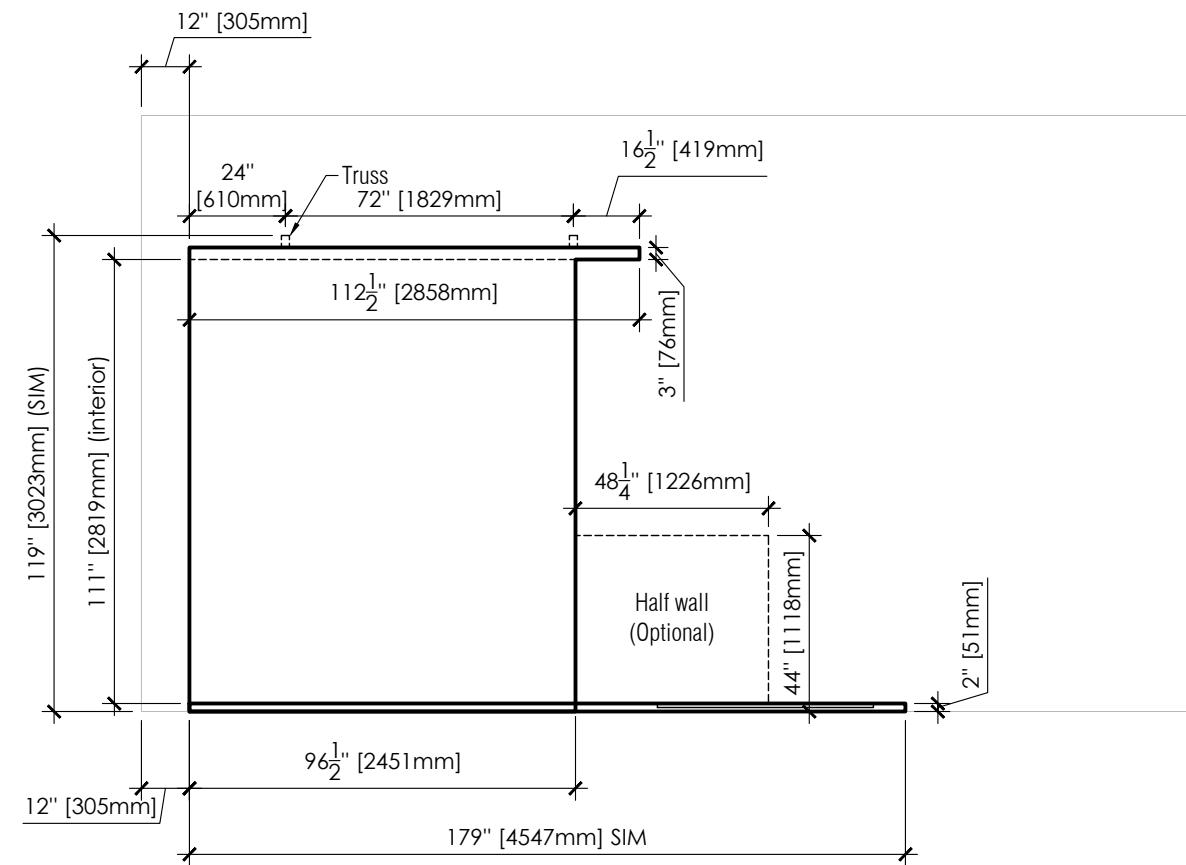

**1** TOP VIEW  
SCALE: 1/4" = 1'-0"

**2** SIDE VIEW  
SCALE: 1/4" = 1'-0"